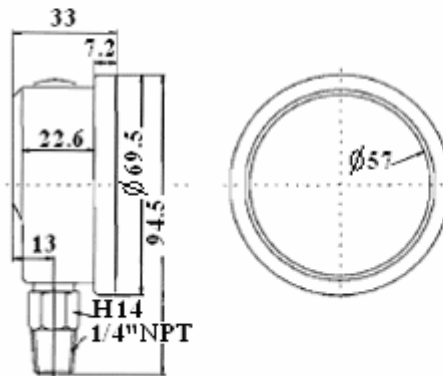

# VACUUM GAUGE

## 2. 5" Dial, Glass Lens, Pressed Bezel

2.1/2" -- Vertical -- **Black Steel Case, Brass Internals**  
 -- **S.S.304 Case, Brass Internals**

## 4" Dial, Glass Lens, Pressed Bezel

Vertical -- **Black Steel Case, Brass Internals**