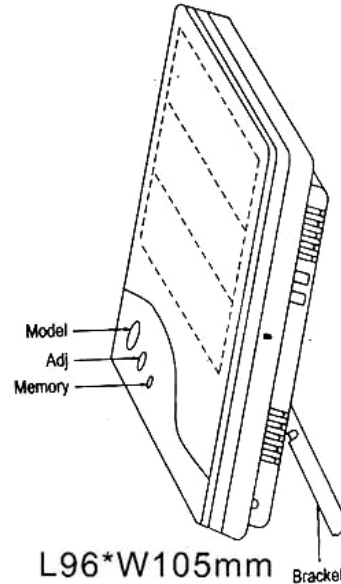

DIGITAL THERMOMETER & HUMIDITY

TH 502

- Temperature, Humidity and clock displayed simultaneously
- 12 and 24 hour clock
- Memory for highest and lowest temperature
- Comfort Indicator
- Stands or hangs
- Temperature Range: $-20^{\circ}\text{C} \sim +70^{\circ}\text{C}$ ($-4^{\circ}\text{F} \sim +158^{\circ}\text{F}$)
Temperature Accuracy $\pm 1^{\circ}\text{C}$ ($\pm 1.8^{\circ}\text{F}$)
- Humidity Range: 15%RH \sim 95%RH
Humidity Accuracy: $\pm 5\%$